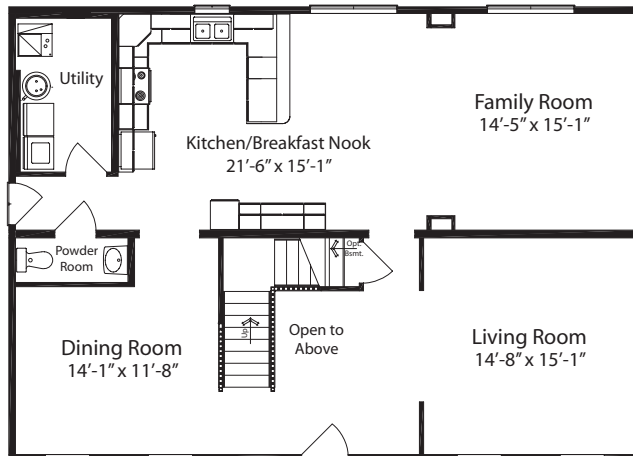

Classic Collection

Renderings depict optional features.

Style
Two Story

Total Square Feet
2,670
(1,392 first floor, 1,278 second floor)

Bedrooms
4

Baths
2.5

Footprint
44' x 32'

TAL 3244 4 2.5 (B) STD

First Floor

Second Floor

For more floorplans and options visit

www.allamericanhomes.com