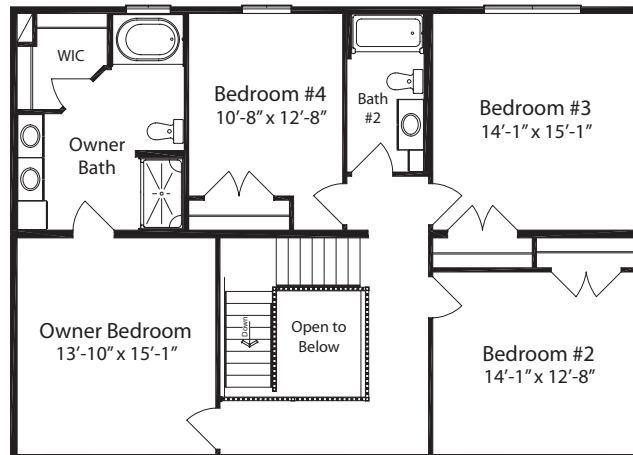

Classic Collection

Renderings depict optional features.

Style
Two Story

Total Square Feet
2,670
(1,392 first floor, 1,278 second floor)

Bedrooms
4

Baths
2.5

Footprint
44' x 32'

TAL 3244 4 2.5 (B) STD

First Floor

Second Floor

For more floorplans and options visit

www.allamericanhomes.com