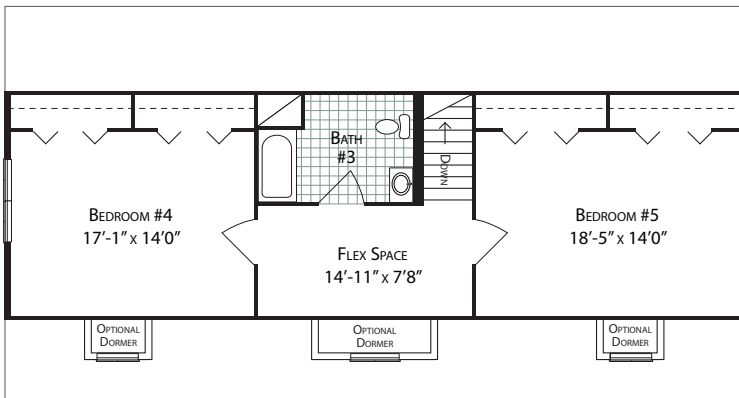

Simple Living™ Collection

Style

Cape Cod

Total Square Feet

2,388

(1,519 first floor, 869 second floor)

Bedrooms

5 (with suggested second floor)

Baths

3 (with suggested second floor)

Footprint

28' x 58'

Renderings depict optional features.

First Floor

Suggested Second Floor
(All work performed on-site by others)

Basement Option