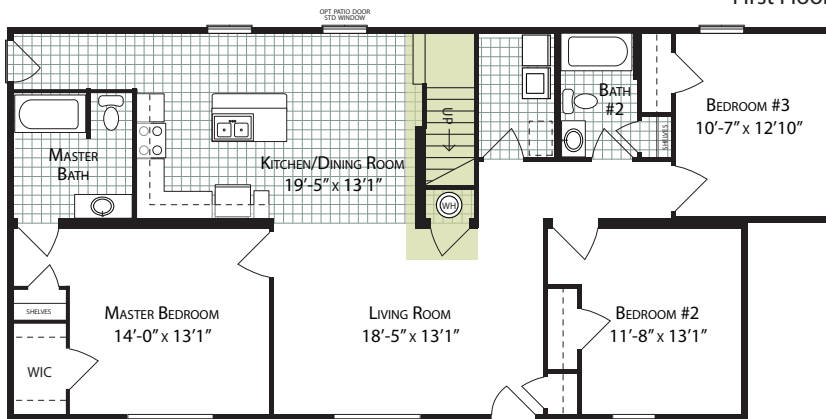

Simple Living™ Collection

Style

Cape Cod

Total Square Feet

2,388

(1,519 first floor, 869 second floor)

Bedrooms

5 (with suggested second floor)

Baths

3 (with suggested second floor)

Footprint

28' x 58'

Renderings depict optional features.

First Floor

Suggested Second Floor
(All work performed on-site by others)

Basement Option