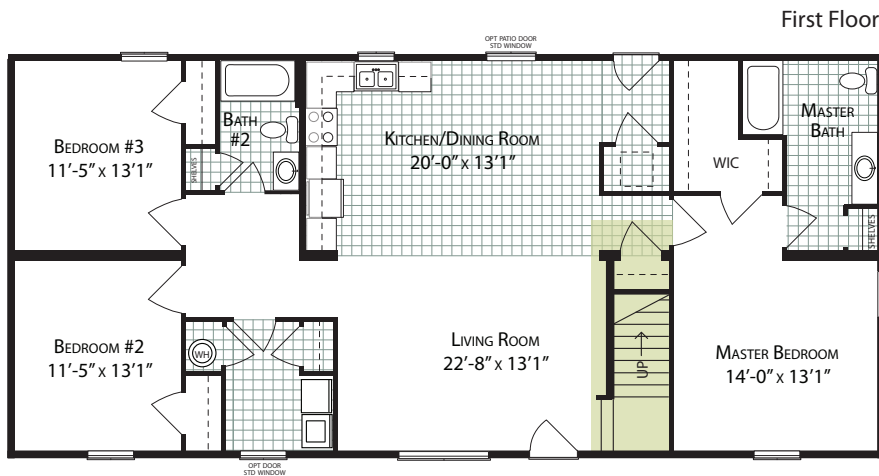

Simple Living™ Collection

Renderings depict optional features.

Style
Cape Cod

Total Square Feet
2,658
(1,657 first floor, 1,001 second floor)

Bedrooms
5 (with suggested second floor)

Baths
3 (with suggested second floor)

Footprint
28' x 60'

Basement Option

For more plans and options visit

www.allamericanhomes.com