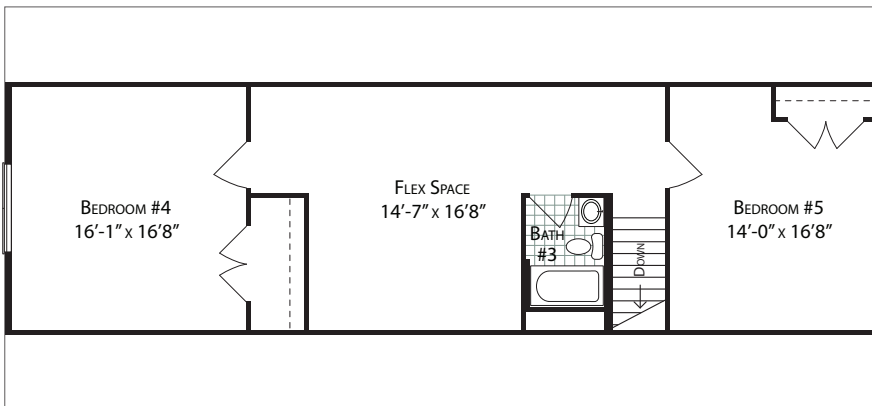

Simple Living™ Collection

Renderings depict optional features.

Style
Cape Cod

Total Square Feet
2,658
(1,657 first floor, 1,001 second floor)

Bedrooms
5 (with suggested second floor)

Baths
3 (with suggested second floor)

Footprint
28' x 60'

Basement Option

For more plans and options visit

www.allamericanhomes.com