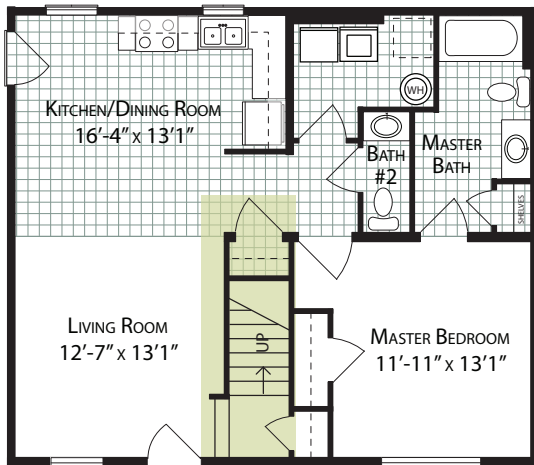

Simple Living™ Collection

Renderings depict optional features.

Style

Cape Cod

Total Square Feet

1,406

(884 first floor, 522 second floor)

Bedrooms

3 (with suggested second floor)

Baths

2.5 (with suggested second floor)

Footprint

28' x 32'

First Floor

Suggested Second Floor

(All work performed on-site by others)