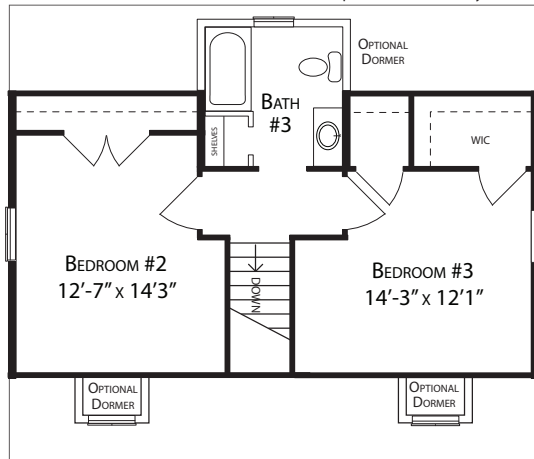

Simple Living™ Collection

Renderings depict optional features.

Style

Cape Cod

Total Square Feet

1,406

(884 first floor, 522 second floor)

Bedrooms

3 (with suggested second floor)

Baths

2.5 (with suggested second floor)

Footprint

28' x 32'

First Floor

Suggested Second Floor

(All work performed on-site by others)