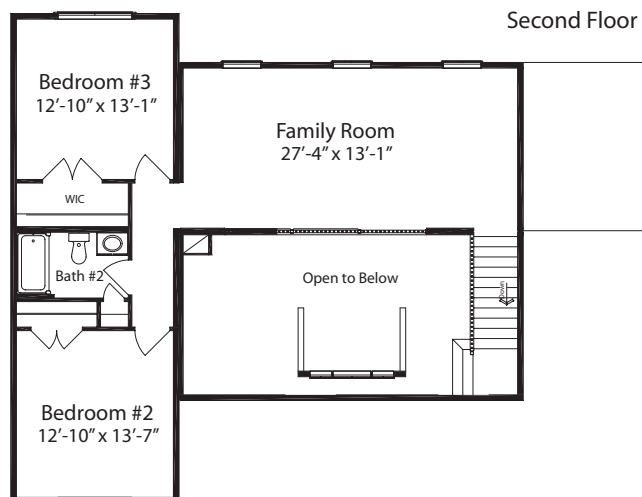

Classic Collection

Renderings depict optional features.

Style

Two Story

Total Square Feet

2,460

(1,463 first floor, 997 second floor)

Bedrooms

3

Baths

2.5

Footprint

52' x 40'

O 4052 3 2.5 (B) STD

For more floorplans and options visit

www.allamericanhomes.com