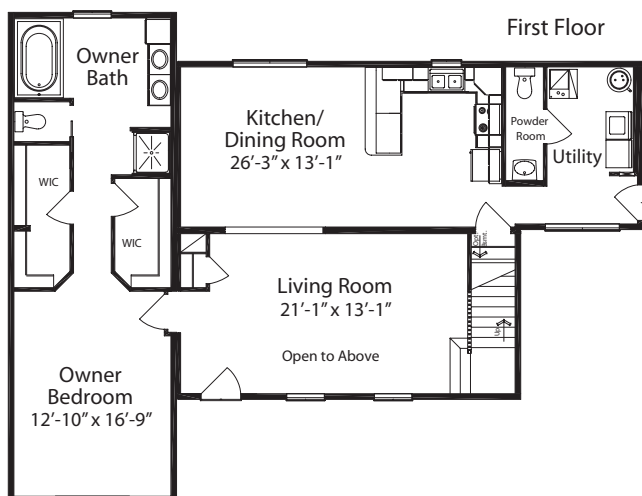

Classic Collection

Renderings depict optional features.

Style

Two Story

Total Square Feet

2,460

(1,463 first floor, 997 second floor)

Bedrooms

3

Baths

2.5

Footprint

52' x 40'

O 4052 3 2.5 (B) STD

For more floorplans and options visit

www.allamericanhomes.com