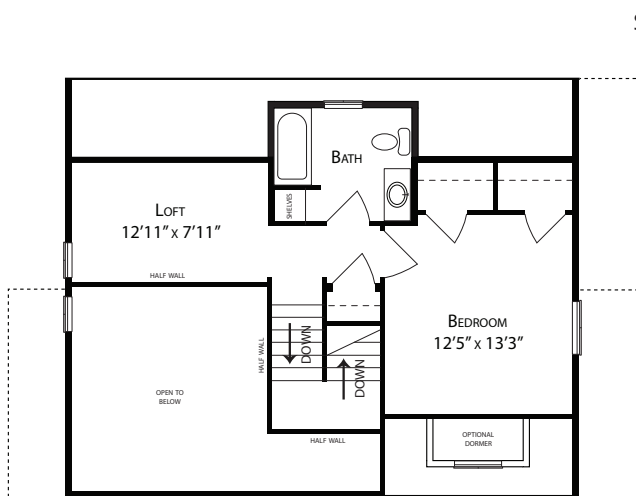

Simple Living™ Collection

Renderings depict optional features.

Style
Cape Cod

Total Square Feet
1,495
(1,056 first floor, 439 second floor)

Bedrooms
2

Baths
2

Footprint
28' x 42'

Basement Option