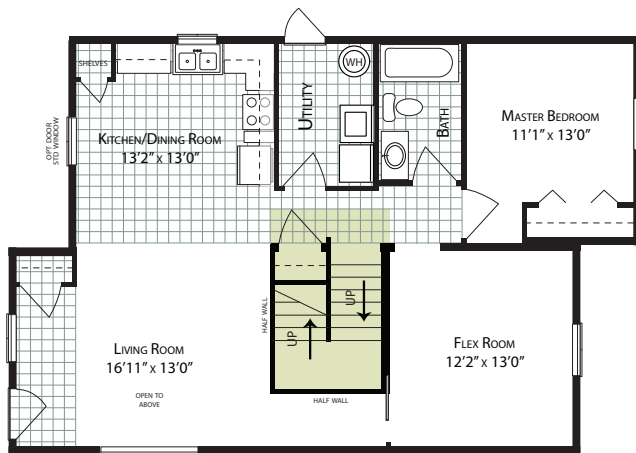

Simple Living™ Collection

Renderings depict optional features.

Style
Cape Cod

Total Square Feet
1,495
(1,056 first floor, 439 second floor)

Bedrooms
2

Baths
2

Footprint
28' x 42'

Basement Option