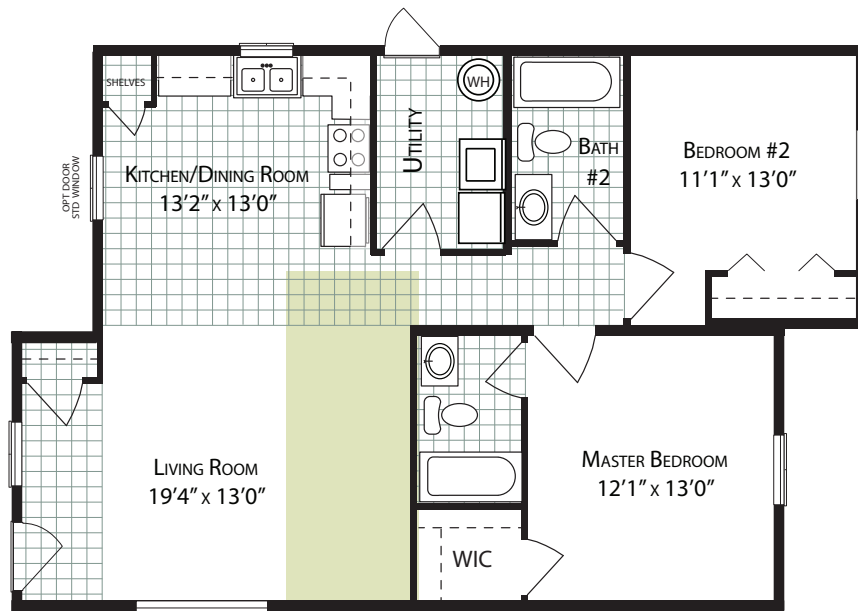

Simple Living™ Collection

Renderings depict optional features.

Style

Ranch

Total Square Feet

1,056

Bedrooms

2

Baths

2

Footprint

28' x 42'

Basement Option

Entry Closet relocated with basement option

For more plans and options visit

www.allamericanhomes.com