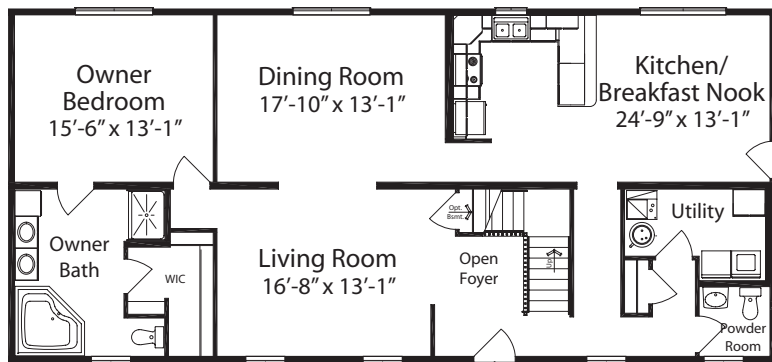

Classic Collection

Renderings depict optional features.

Style
Two Story

Total Square Feet
2,729
(1,658 first floor, 1,071 second floor)

Bedrooms
5

Baths
3.5

Footprint
60' x 28'

First Floor

Second Floor

For more floorplans and options visit

www.allamericanhomes.com