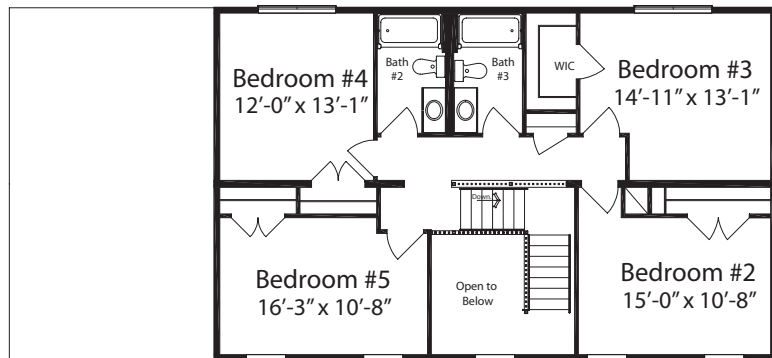

Second Floor

For more floorplans and options visit

www.allamericanhomes.com