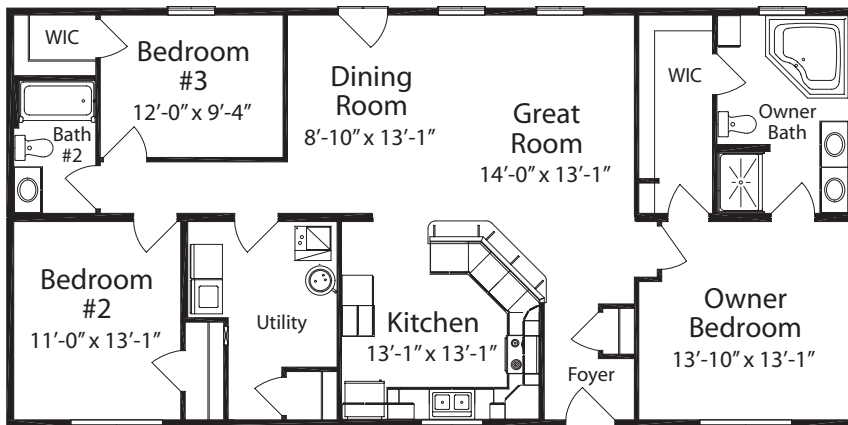

Classic Collection

Renderings depict optional features.

Style
Ranch

Total Square Feet
1,547

Bedrooms
3

Baths
2

Footprint
56' x 28'

M 2856 3 2 SB FK (B) STD